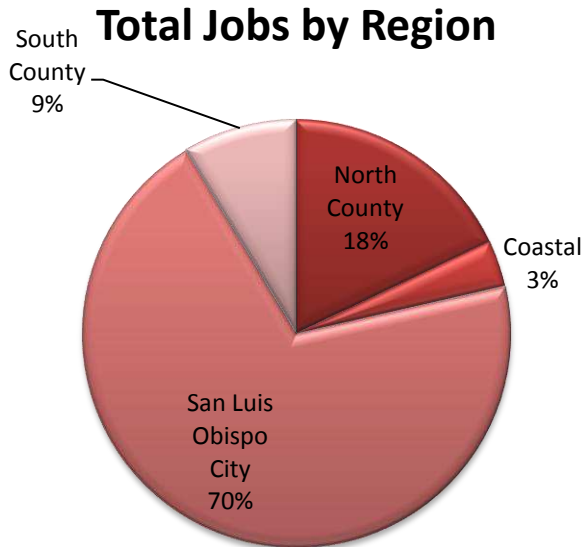

Knowledge and Innovation Services Cluster

San Luis Obispo County - Quarter 4 – 2014 Data Source: EMSI 2014.4 – Employees

Total Jobs SLO County

5,646

% Change (2009-2014)

+12.0%

Average Earnings Per Job (2014)

$43,442

Total Jobs by Region¹	
Coastal	196
North County	1,013
San Luis Obispo City	3,946
South County	484

Largest Regional K&I Businesses
Cuesta College
National Sales Services Inc
Options Family of Services Inc
Applied Technologies Associates
IQMS Inc.

Top Industries in Cluster		
Colleges, Universities, and Professional Schools Industry	1,950 Jobs	Employee Annual Average Earnings $10,364
Custom Computer Programming Services Industry	885 Jobs	Employee Annual Average Earnings $63,725